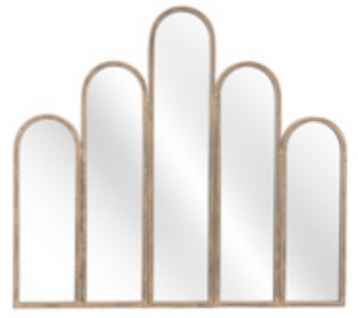

Oval Mirror

A10778 Gold

W 8.1" D 0.8" H 19.9"
Painted & Gold Foiled Steel,
Mirror MDF, Glass

Large Oval Mirror

A10802 Gold

W 10.6" D 0.8" H 46.1"
Painted Steel, Mirror MDF, Glass

Fountain Mirror

A12244 Bronze