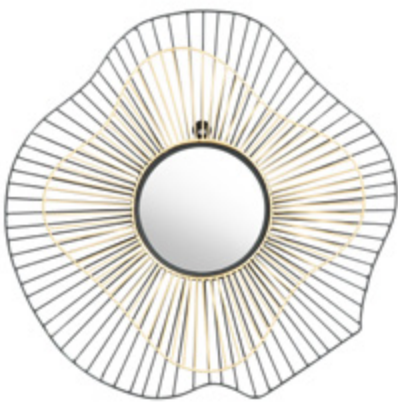

Glow Round Mirror
 A12214 Gold
 w 35" D 35" H 0.8"
 Electroplated Iron,
 MDF, Mirror Glass

Calmar Round Mirror

A12219 Chrome

W 30.3" D 30.3" H 1.2"

Polished Aluminum,
MDF, Mirror Glass

Comet Round Mirror

A12217 Black & Gold