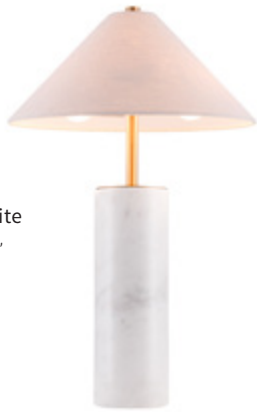

Ciara Table Lamp

56100 Beige & White

W 13.8" D 13.8" H 21.7"

Electroplated Steel,
Polyester, Marble