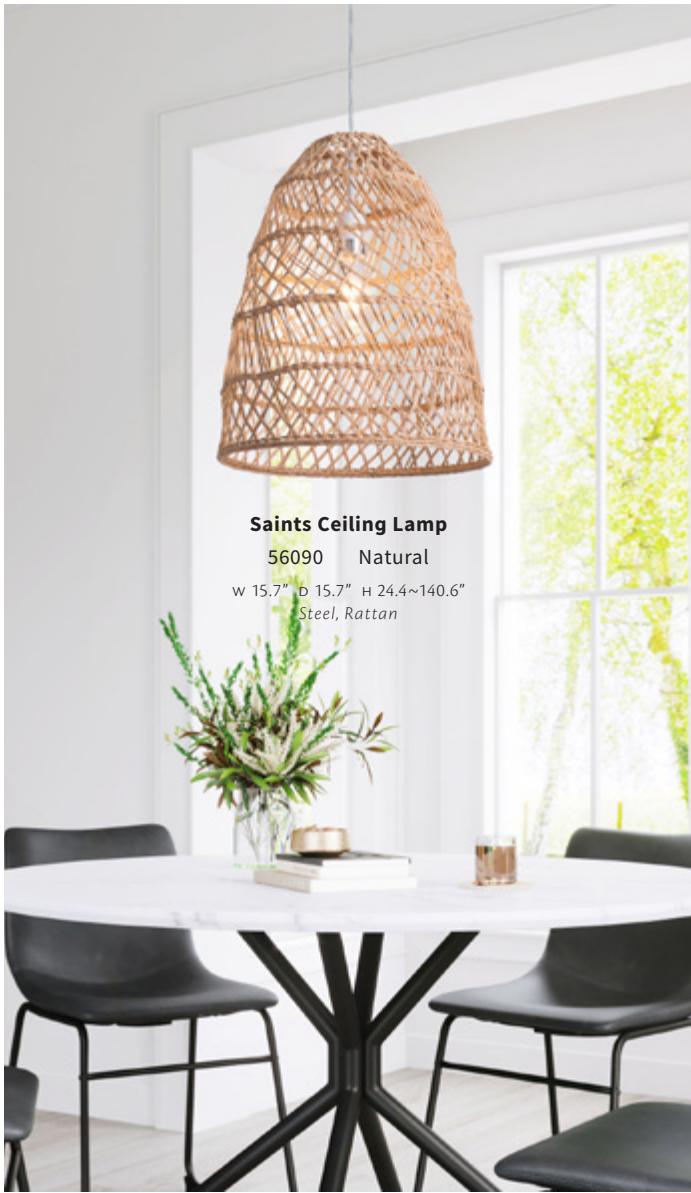

Saints Ceiling Lamp

56090 Natural

W 15.7" D 15.7" H 24.4~140.6"
Steel, Rattan