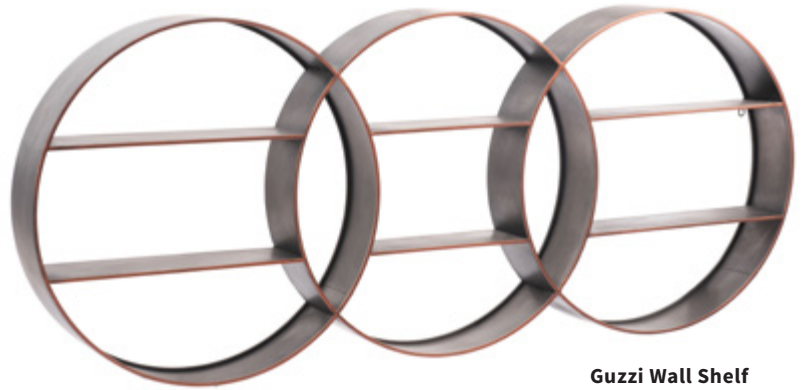

Guzzi Wall Shelf
A12258 Antique Copper
W 58.3" D 4.7" H 23.6"
Painted Steel