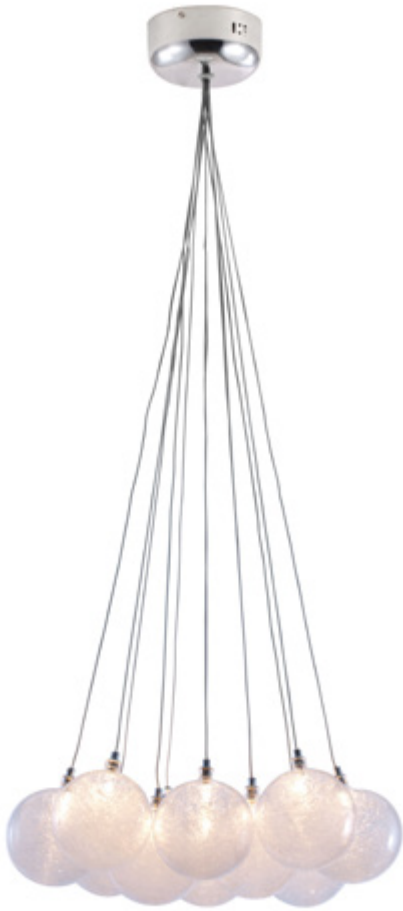

56116 Brass

W 15.7" D 1.7" H 22.8~137.8"
Electroplated Steel

Jenny Ceiling Lamp

56122 Brass

W 9.8" D 9.8" H 129.7"

Clear Glass, Electroplated Steel

Hale Ceiling Lamp

50140 Clear

W 21.7" D 5.5" H 13"

Chromed Steel, Clear Glass

Gilese Ceiling Lamp
 50089 Chrome
 W 10.6" D 10.6" H 25~137.8"
Chromed Steel, Half Chromed Glass

Opulence Ceiling Lamp
 50082 Silver
 W 11.8" D 11.8" H 13.8~129.9"
*Anodized Aluminum,
 Chromed Steel*

Cosmos Ceiling Lamp
 50100 Clear
 W 17.7" D 17.7" H 39.4"
 Clear Glass, Electroplated Steel

Kinetic Ceiling Lamp
 50104 Chrome
 W 11.8" D 11.8" H 22.4~133.9"
 Electroplated Steel, Half
 Chromed Glass

Lambie Ceiling Lamp
 98425 Rust & Amber
 W 19.7" D 19.7" H 62"
 Painted Steel, Tinted Glass