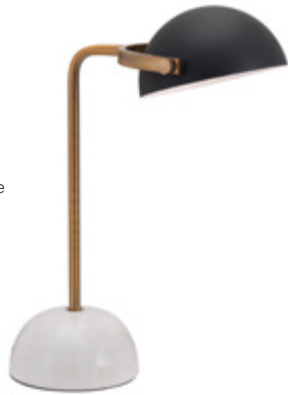

L I G H T I N G

CARDO TABLE LAMP
56141 Bronze
w 13" d 13" h 20.1"
Electroplated Steel

PIKE TABLE LAMP
56080 Black & White
w 20.9" d 12.6" h 20.5"
*Powder Coated Steel,
Electroplated Steel, Marble*

IRVING TABLE LAMP
56076 Black & White
w 15.7" d 10" h 21.3"
*Powder Coated Steel,
Electroplated Steel, Marble*

JAMISON TABLE LAMP
 56135 Gray
 56136 Green
 w 15.4" D 6.7" H 15"
 Powder Coated Steel

TANNER TABLE LAMP
 56078 Black & Brass
 w 34.6-38.6" D 7.9" H 20.5-28.1"
 Powder Coated Steel, Painted Steel

BELAIR TABLE LAMP

56074 Brass

w 8.7" d 8.7" h 25.6"

Electroplated Steel, Frosted Glass

WATERLOO TABLE LAMP

56050 White & Bronze

w 16.5" d 9.8" h 27.2"

Electroplated Steel, Frosted Glass

TIROL TABLE LAMP